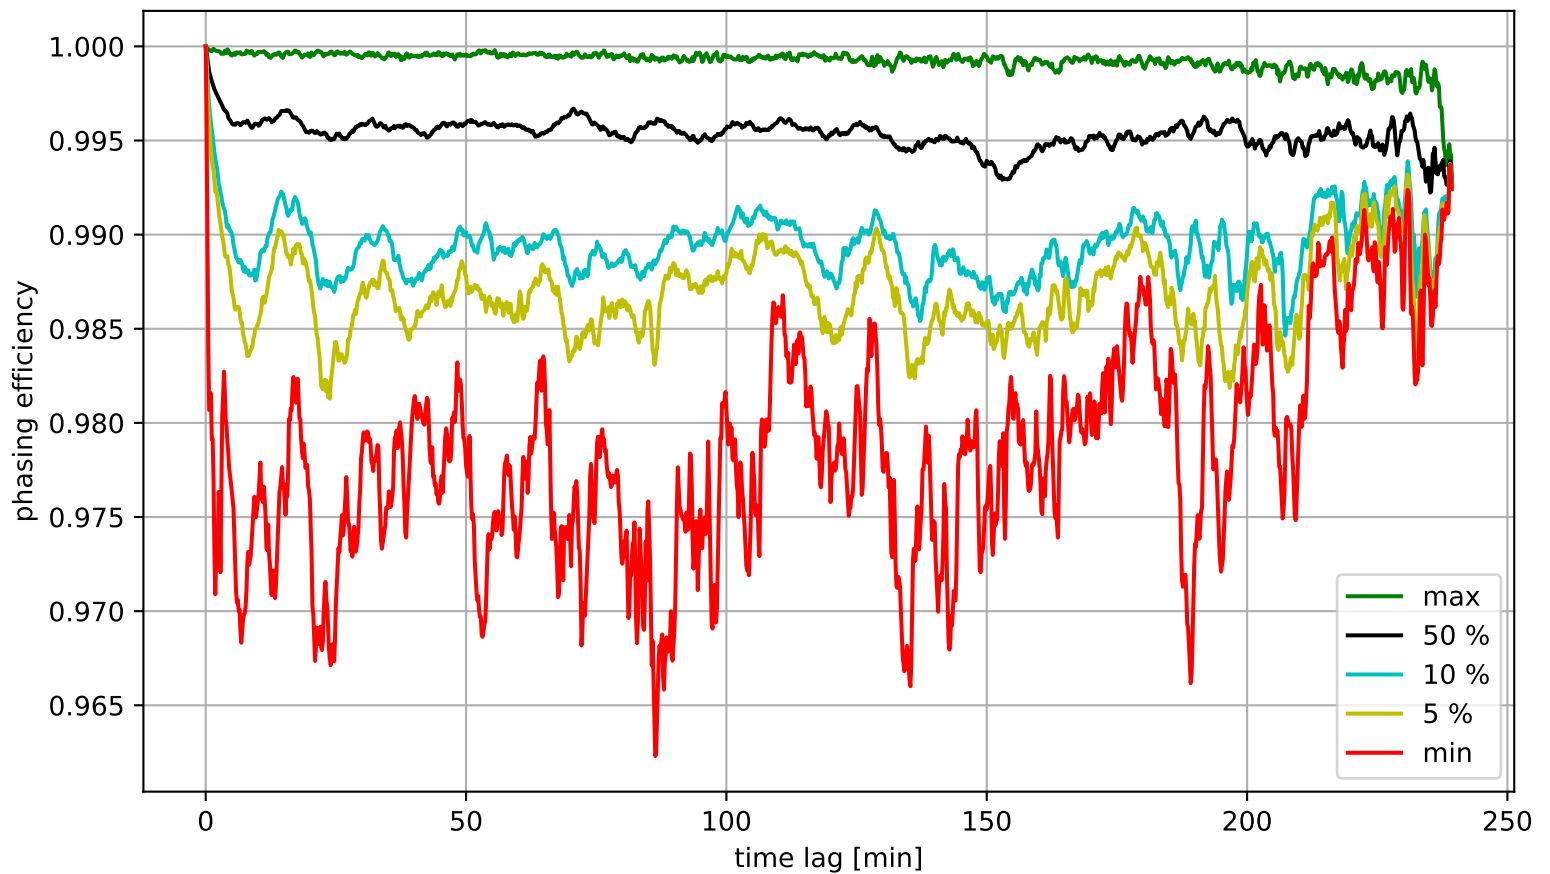

1638617387

600 MHz (scaled from 2211 MHz)

BL  $\leq$  207 m from m001 (15 ants)

1638617387

600 MHz (scaled from 2211 MHz)

BL  $\leq$  450 m from m001 (30 ants)

1638617387

600 MHz (scaled from 2211 MHz)

BL  $\leq$  2152 m from m001 (45 ants)

1638617387 600 MHz (scaled from 2211 MHz)

BL  $\leq$  4006 m from m001 (55 ants)