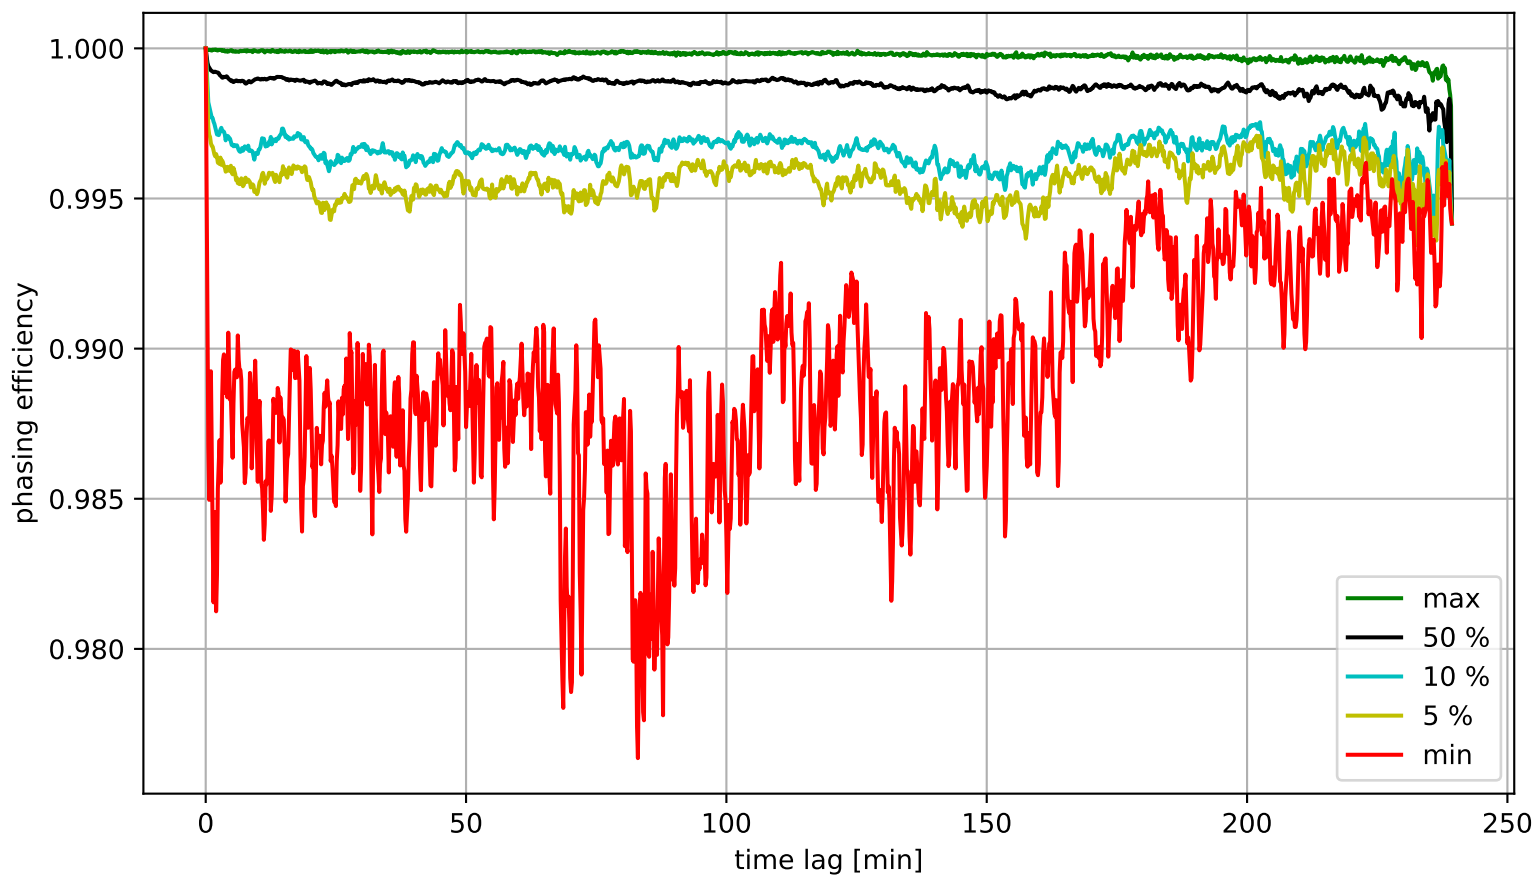

1638617387

600 MHz (scaled from 2211 MHz)

BL  $\leq$  207 m from m001 (15 ants)

1638617387

600 MHz (scaled from 2211 MHz)

BL  $\leq$  450 m from m001 (30 ants)

1638617387

600 MHz (scaled from 2211 MHz)

BL  $\leq$  2152 m from m001 (45 ants)

1638617387 600 MHz (scaled from 2211 MHz)

BL  $\leq$  4006 m from m001 (55 ants)