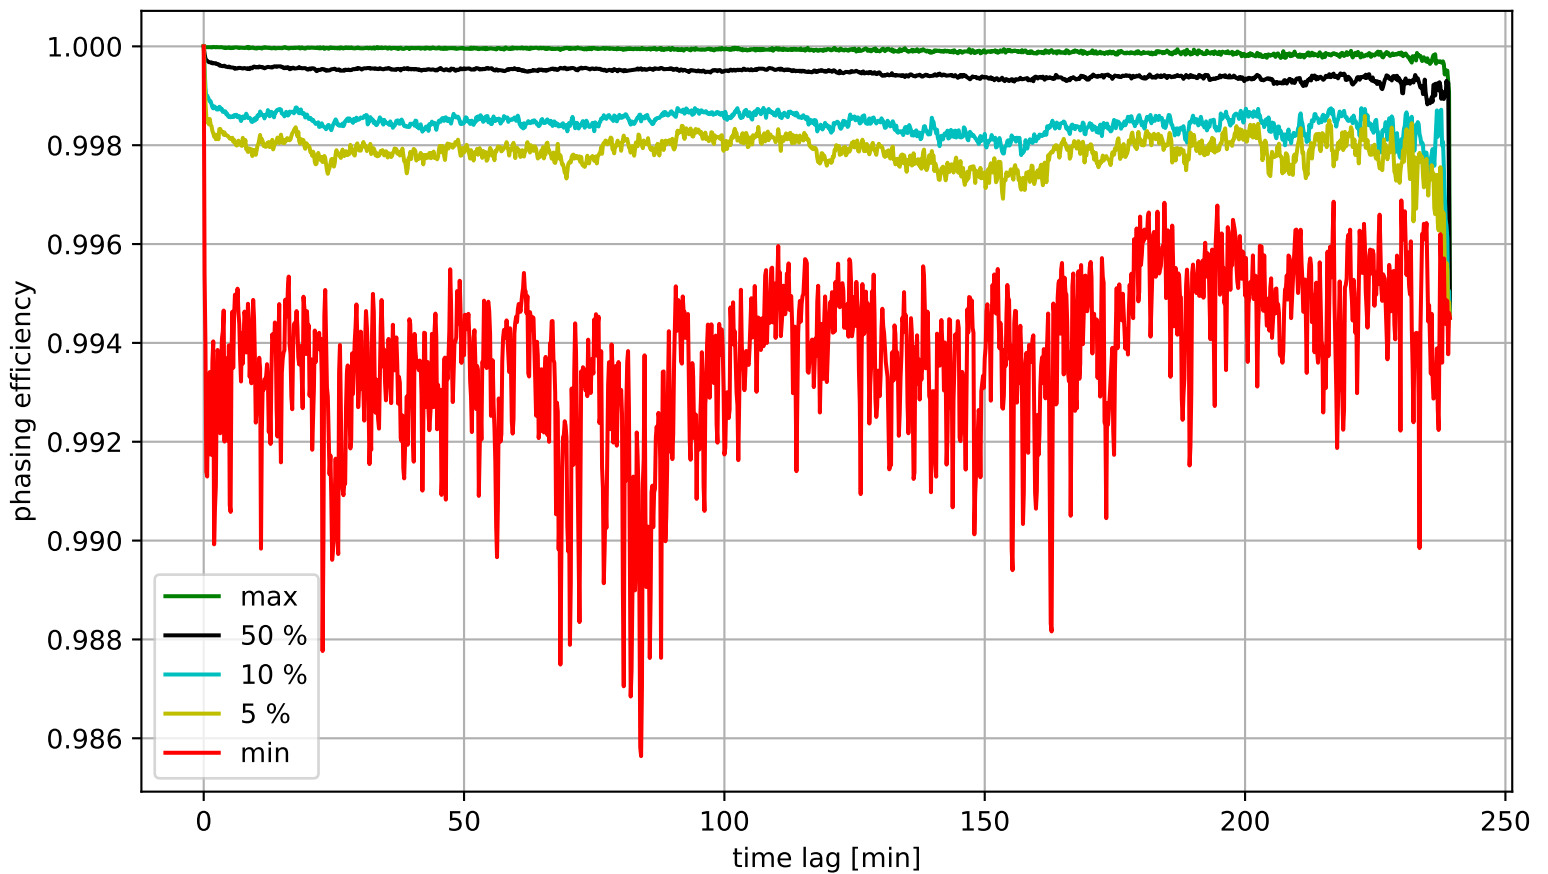

1638617387

600 MHz (scaled from 2211 MHz)

BL  $\leq$  207 m from m001 (15 ants)

1638617387

600 MHz (scaled from 2211 MHz)

BL  $\leq$  450 m from m001 (30 ants)

1638617387

600 MHz (scaled from 2211 MHz)

BL  $\leq$  2152 m from m001 (45 ants)

1638617387 600 MHz (scaled from 2211 MHz)

BL  $\leq$  4006 m from m001 (55 ants)